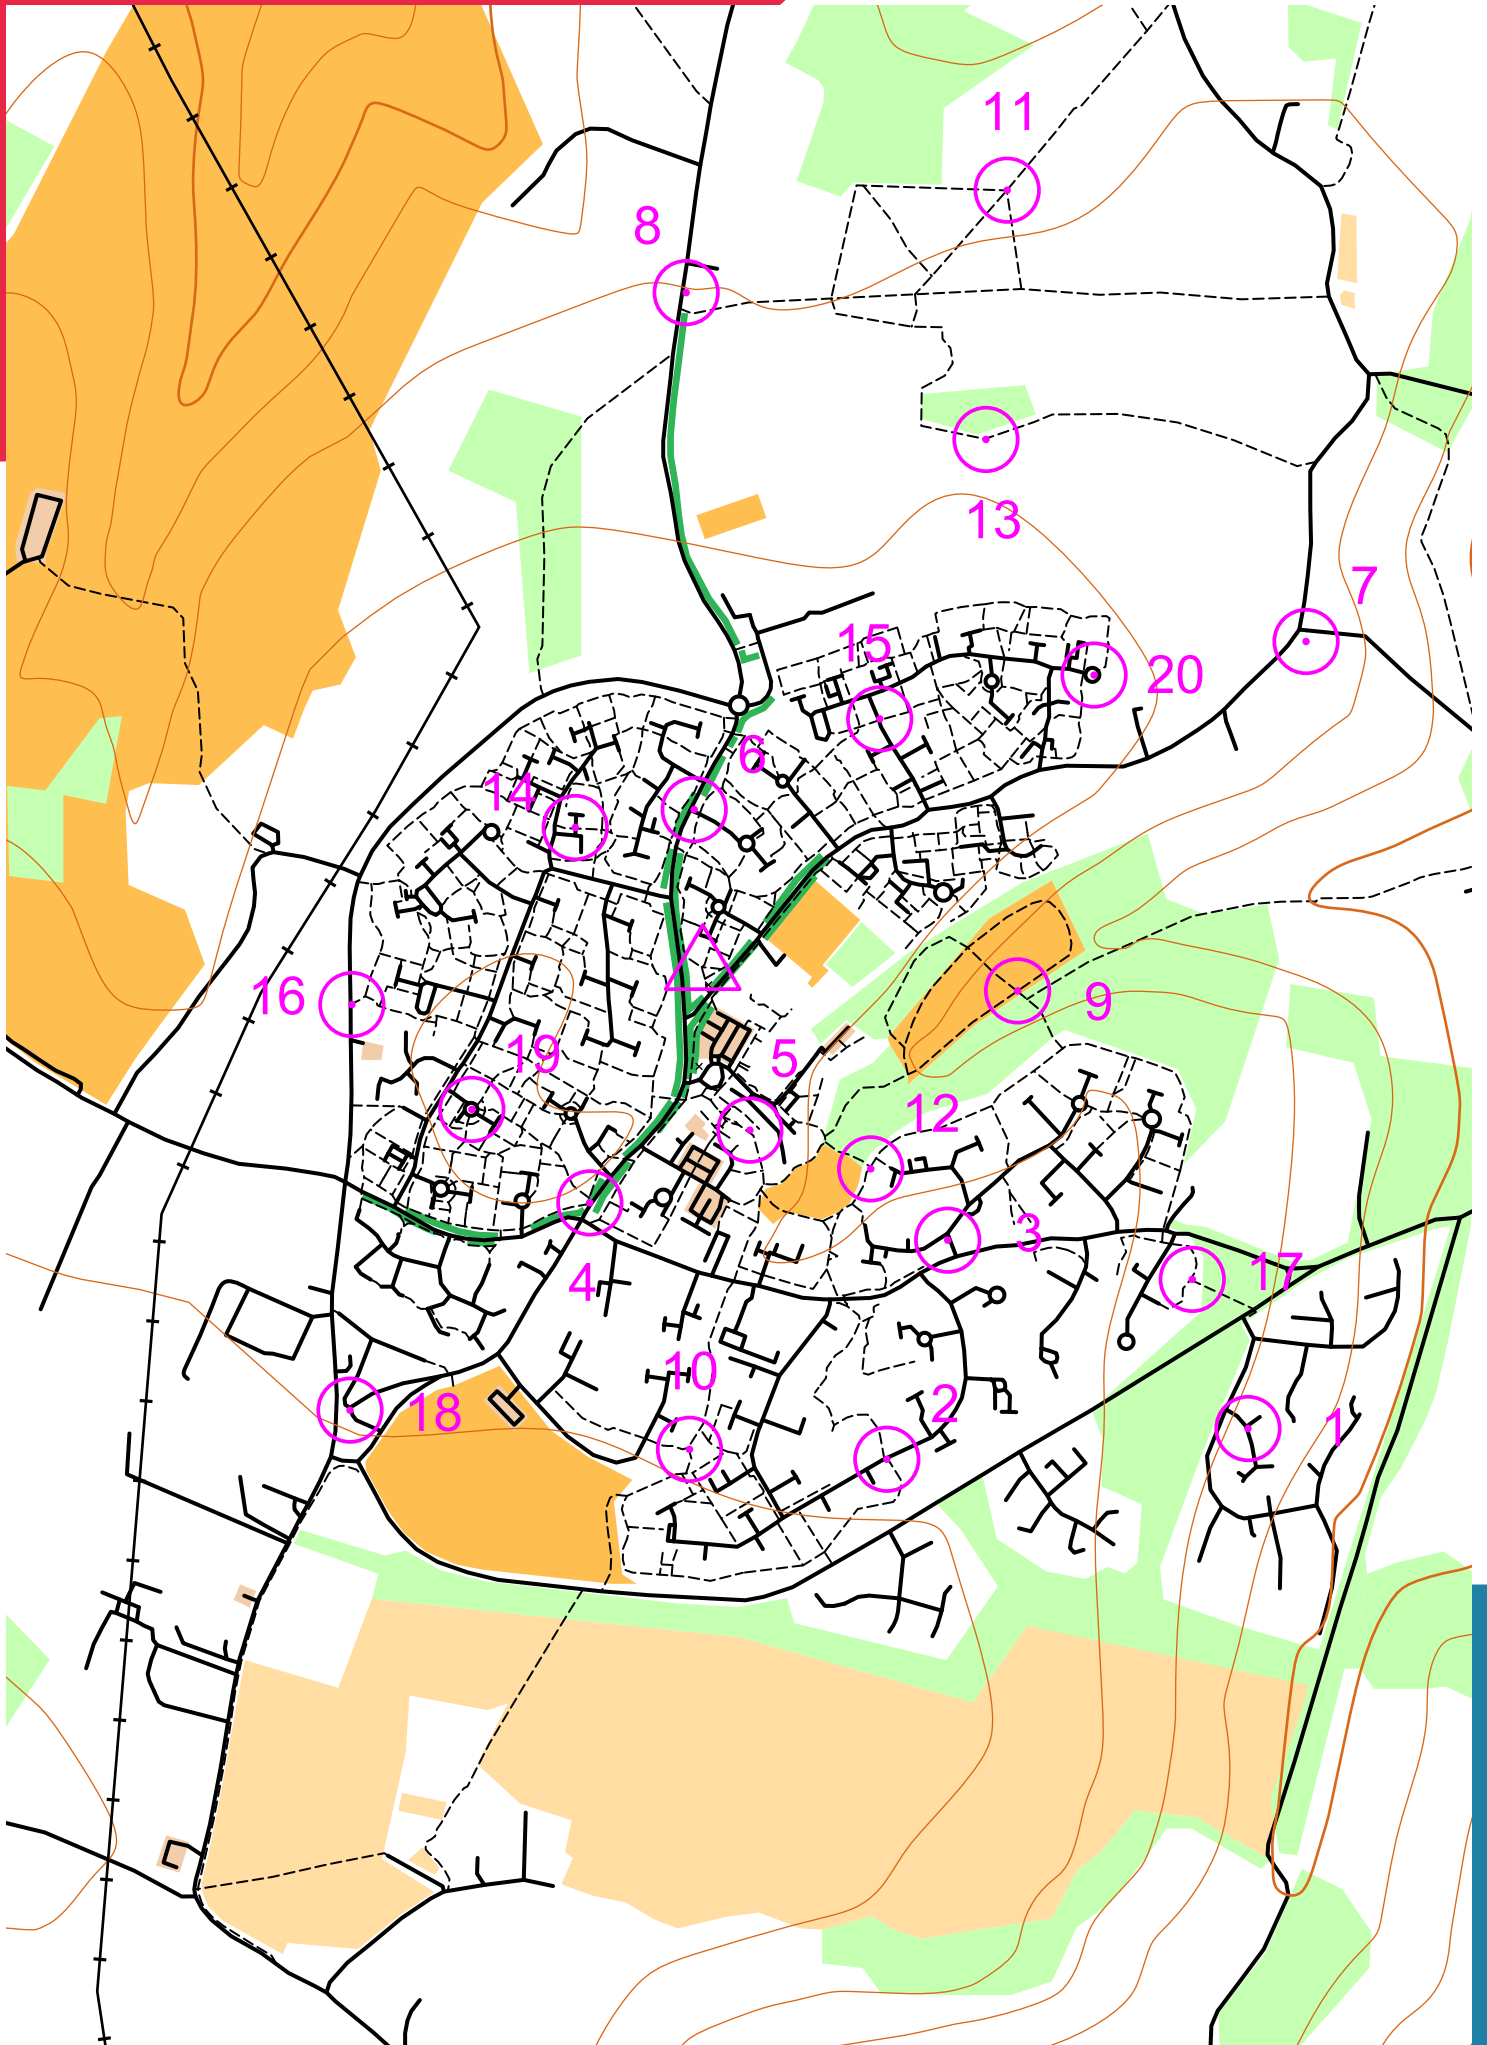

# NEW ASH GREEN SCORE

scale 1:10000, contours 10m  
500m

Map data (c) OpenStreetMap, available under the Open Database Licence.  
Contains OS data (c) Crown copyright & database right OS 2013-2017.  
OOM created by Oliver O'Brien. Make your own: <http://oomap.co.uk/>