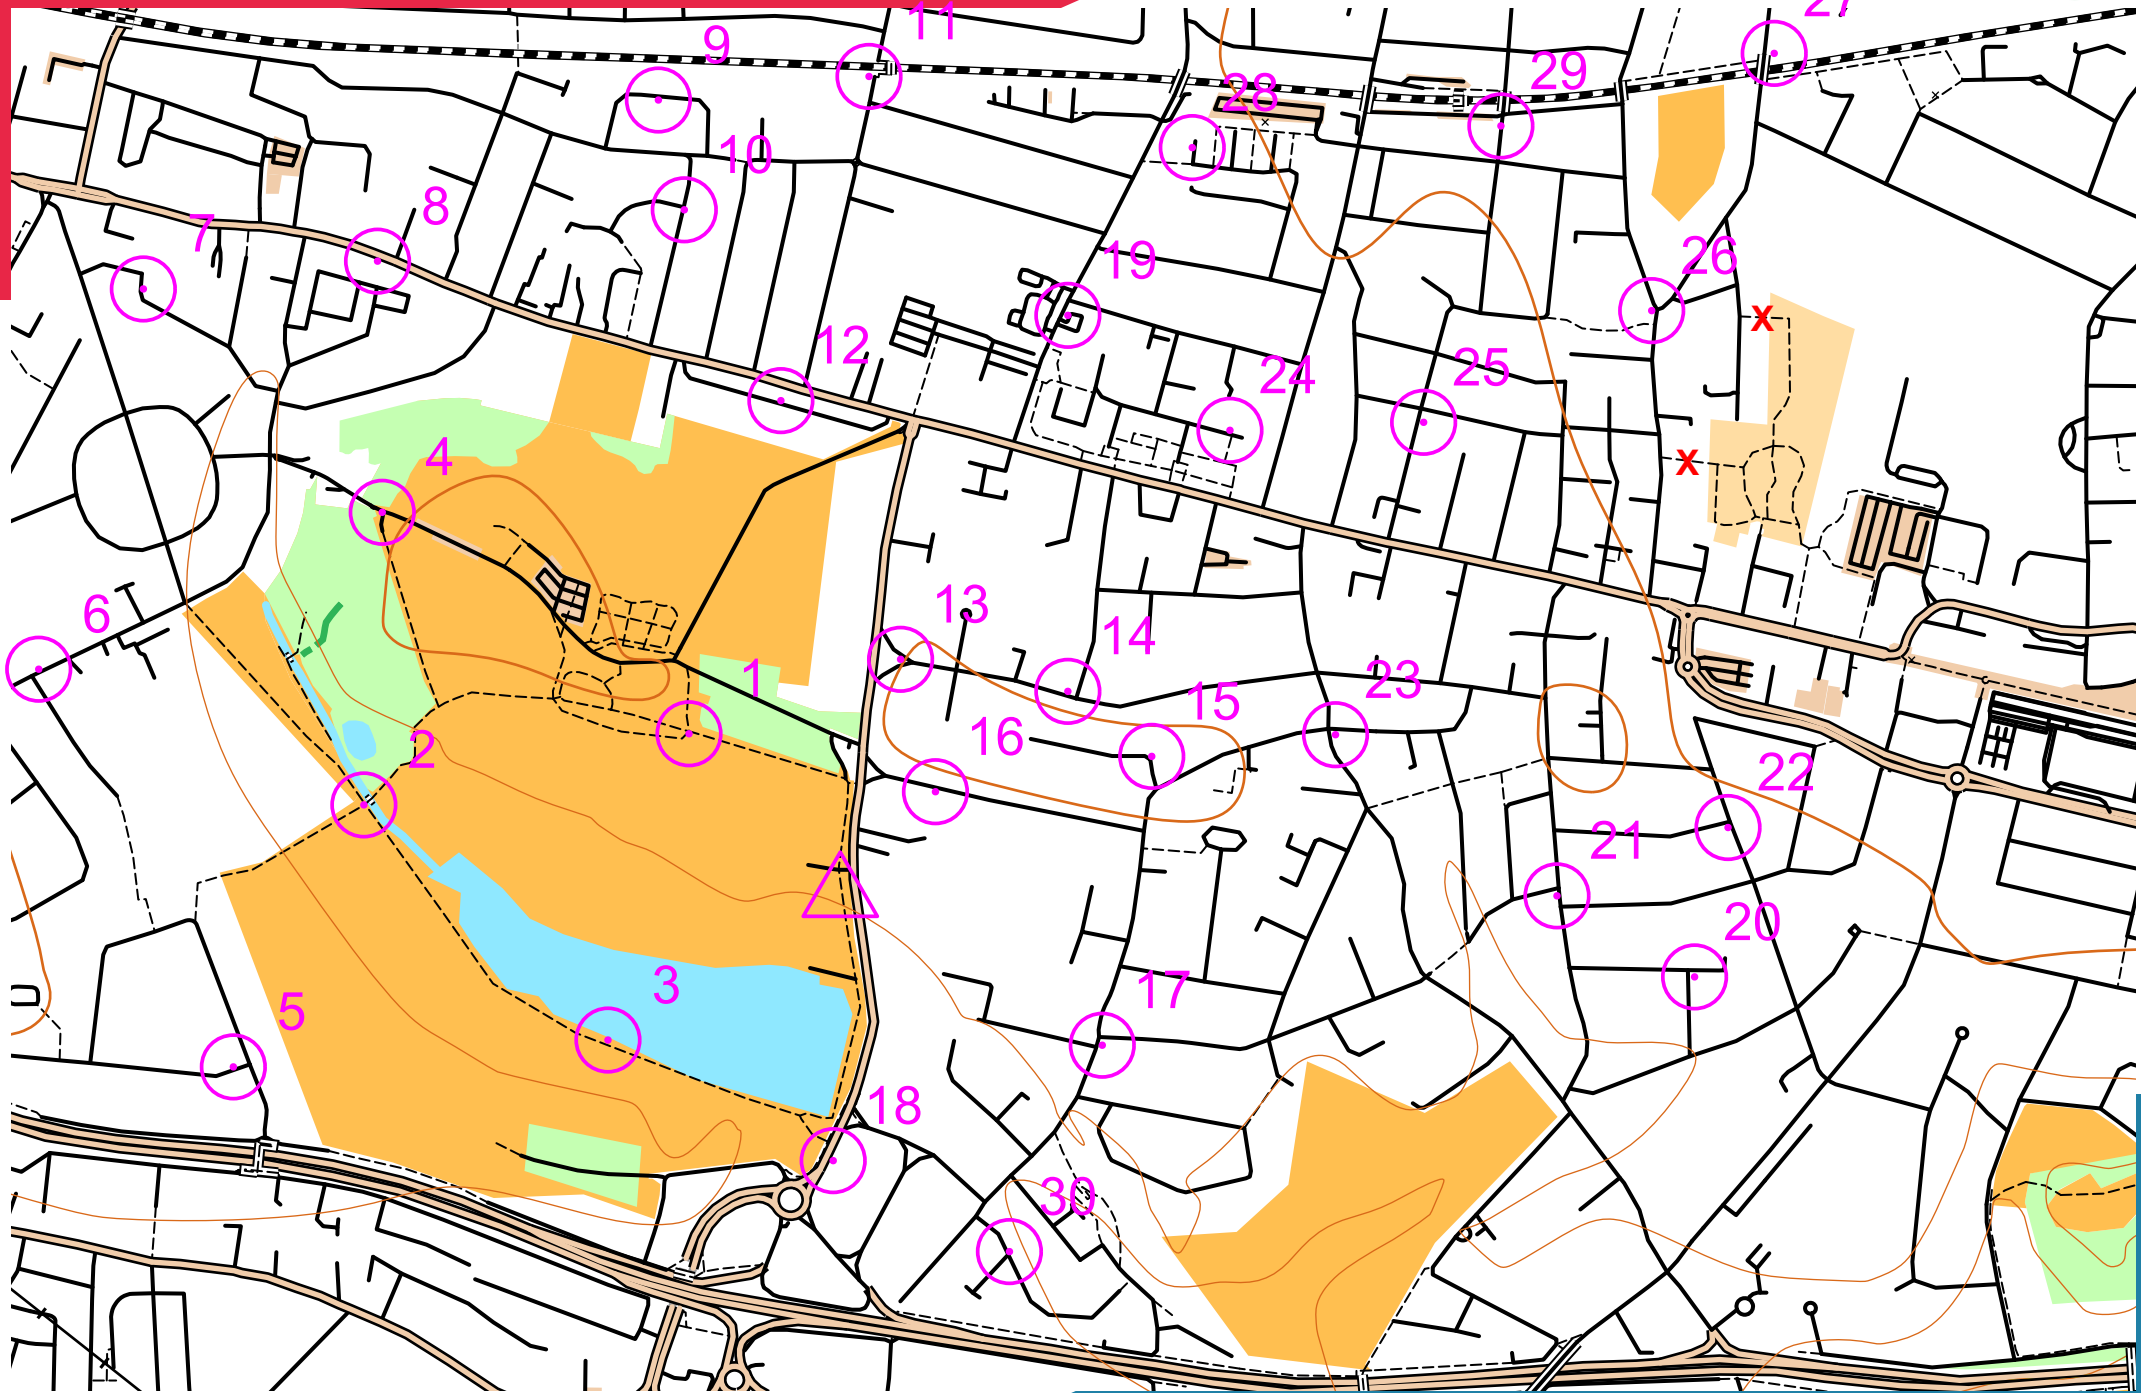

DANSON PARK & BEXLEYHEATH

scale 1:10000, contours 10m
500m

Map data (c) OpenStreetMap, available under the Open Database Licence.
Contains OS data (c) Crown copyright & database right OS 2013-2017.
OOM created by Oliver O'Brien. Make your own: <http://oomap.co.uk/>