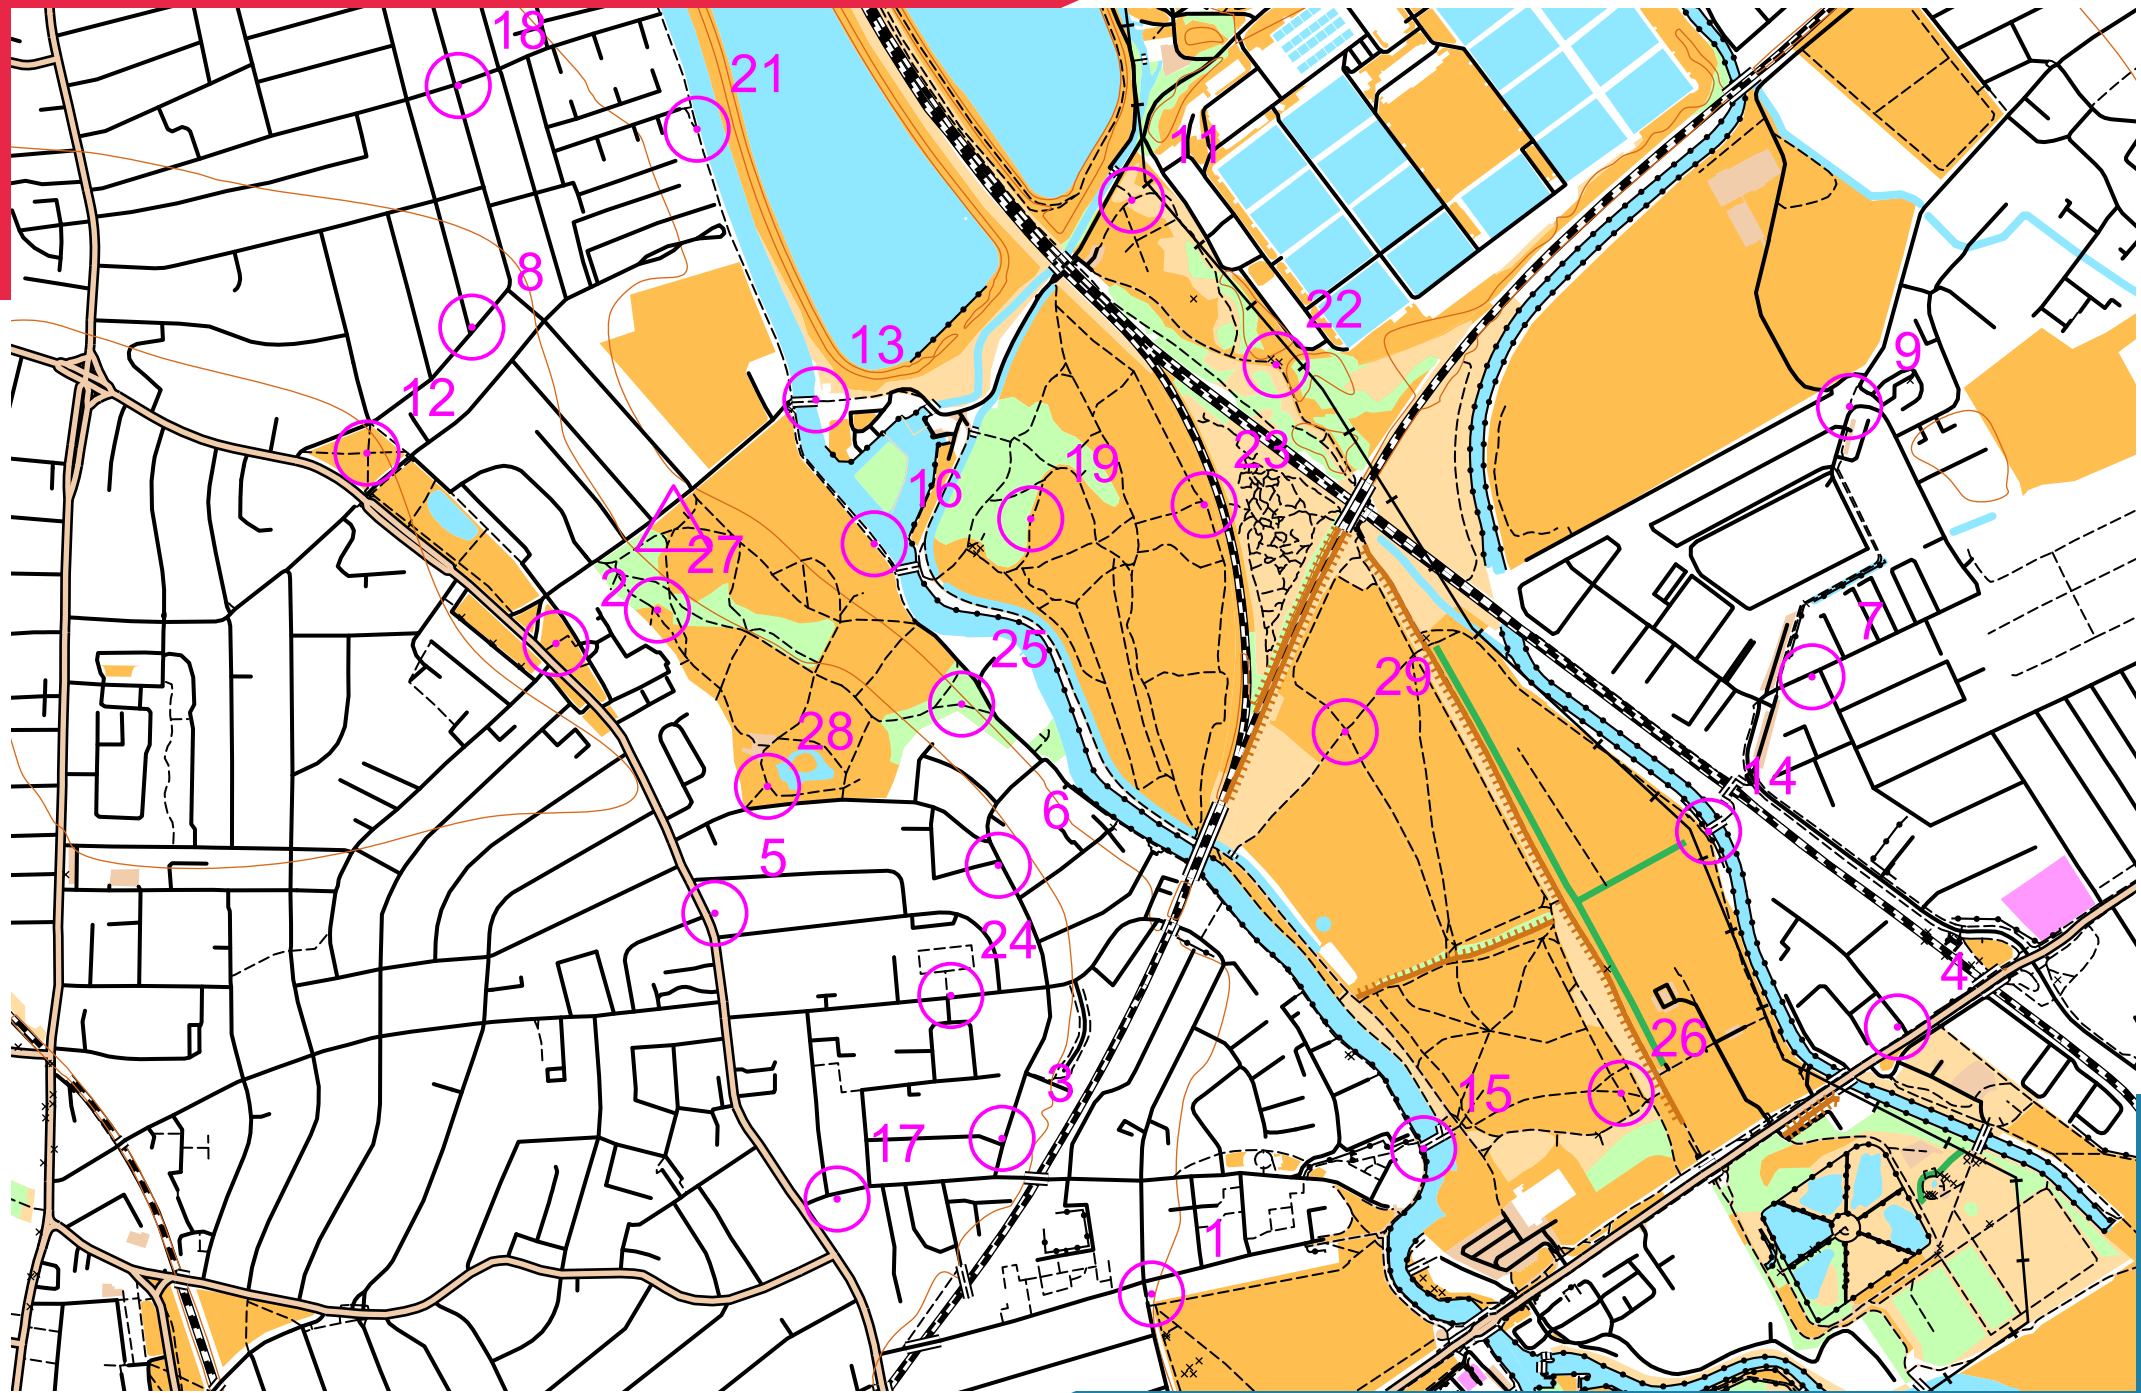

CLAPTON AND WALTHAMSTOW MARSH

scale 1:10000, contours 10m
500m

Map data (c) OpenStreetMap, available under the Open Database Licence.
Contains OS data (c) Crown copyright & database right OS 2013-2017.
OOM created by Oliver O'Brien. Make your own: <http://oomap.co.uk/>