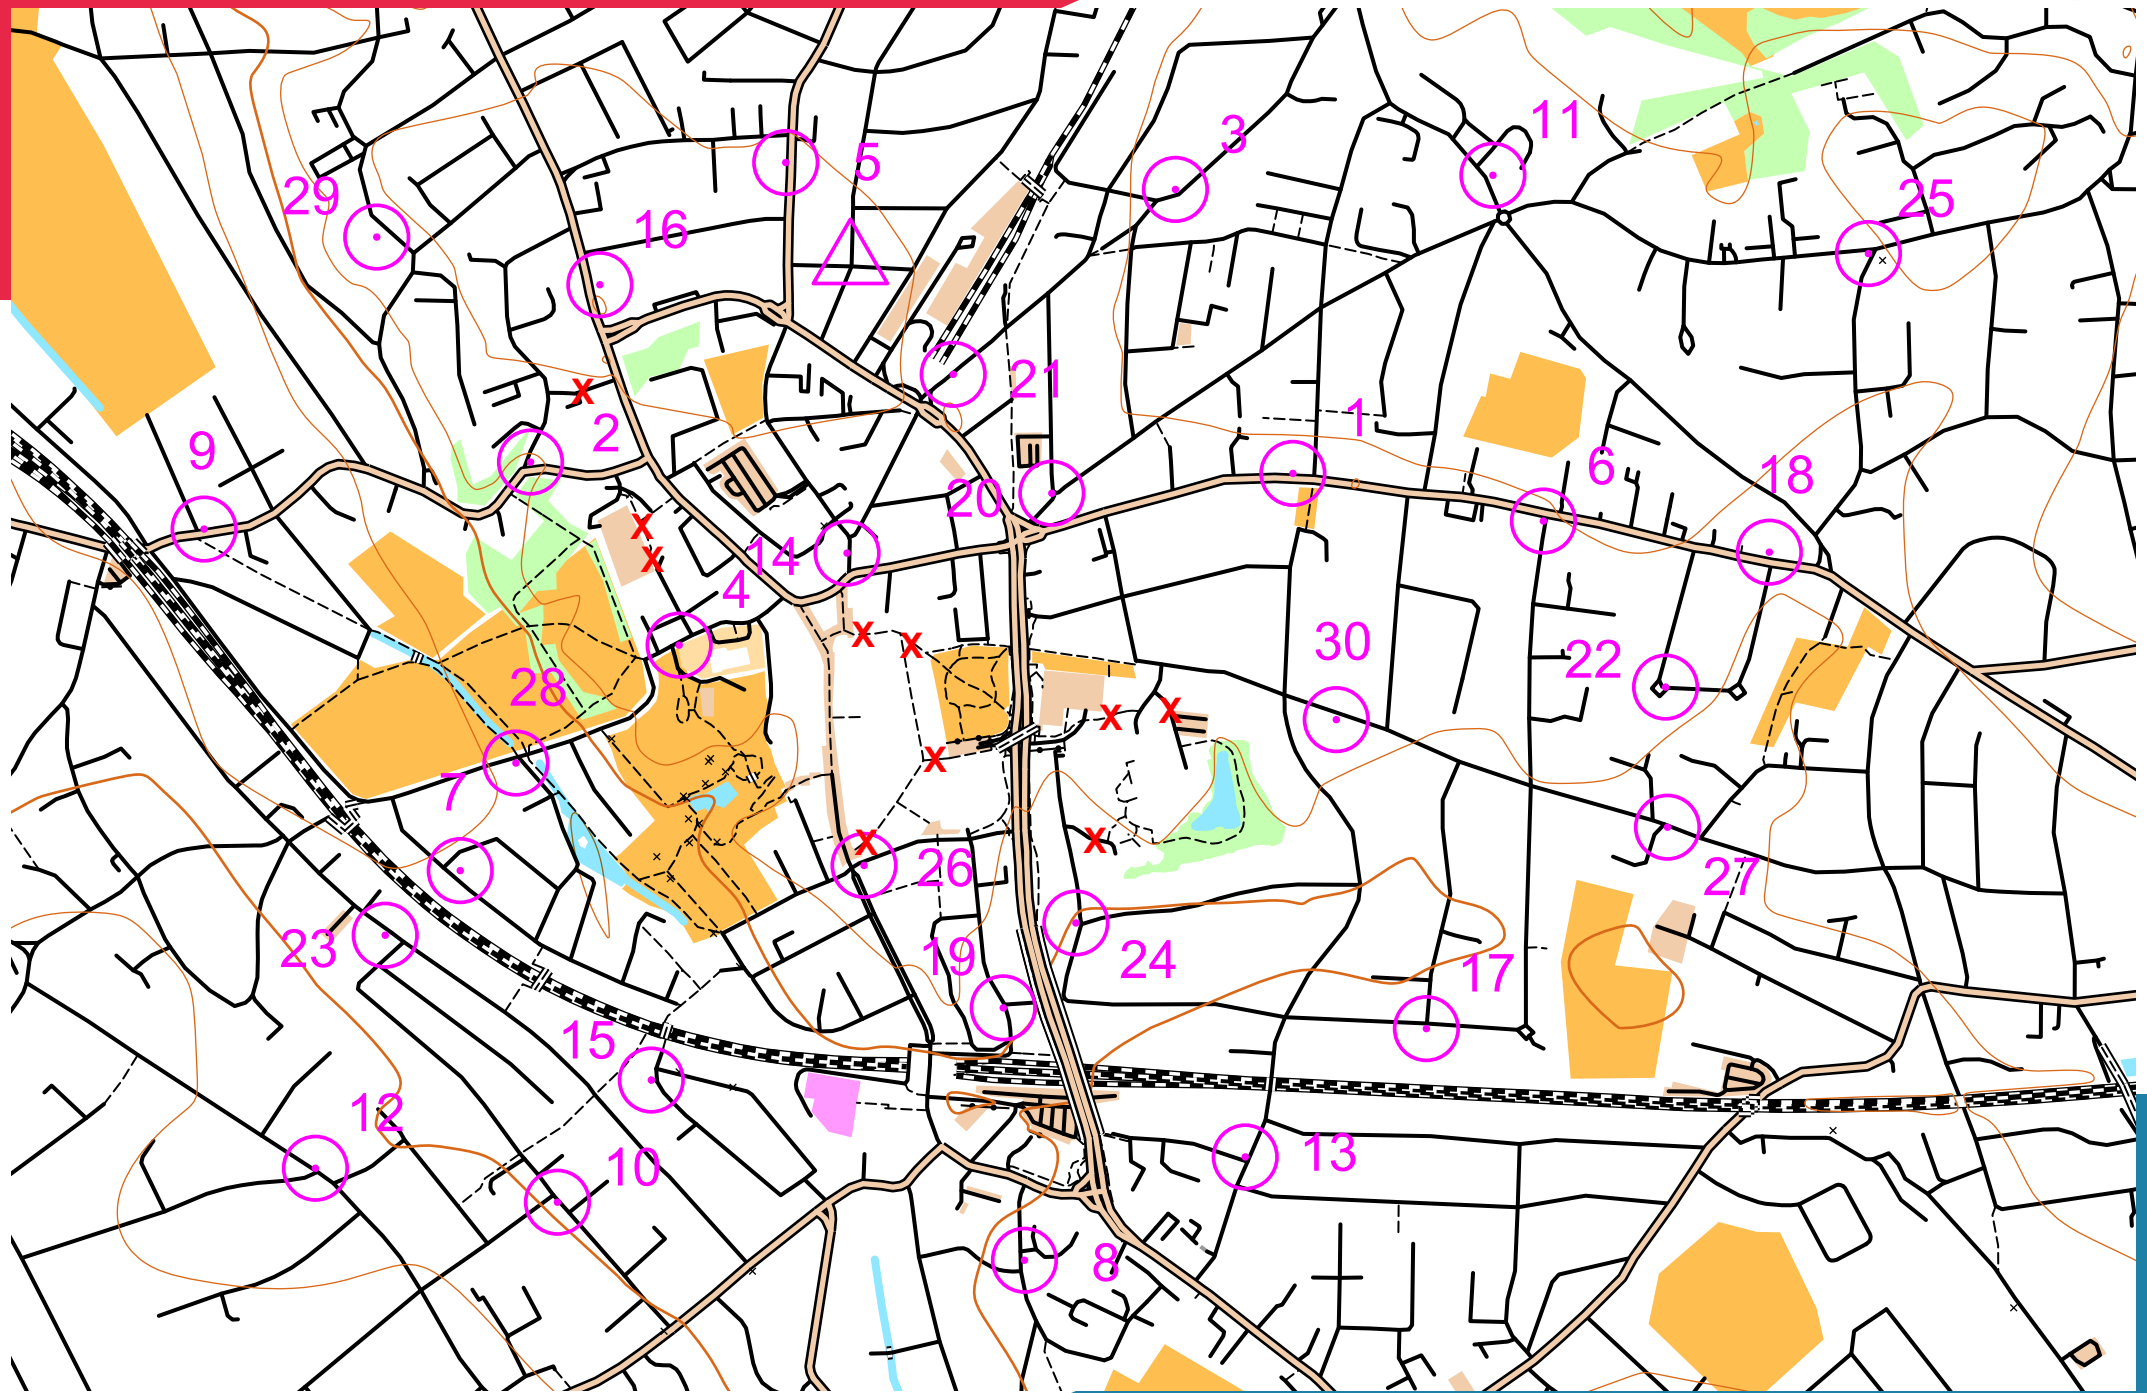

BROMLEY NORTH

scale 1:10000, contours 10m
500m

Map data (c) OpenStreetMap, available under the Open Database Licence.
Contains OS data (c) Crown copyright & database right OS 2013-2017.
OOM created by Oliver O'Brien. Make your own: <http://oomap.co.uk/>