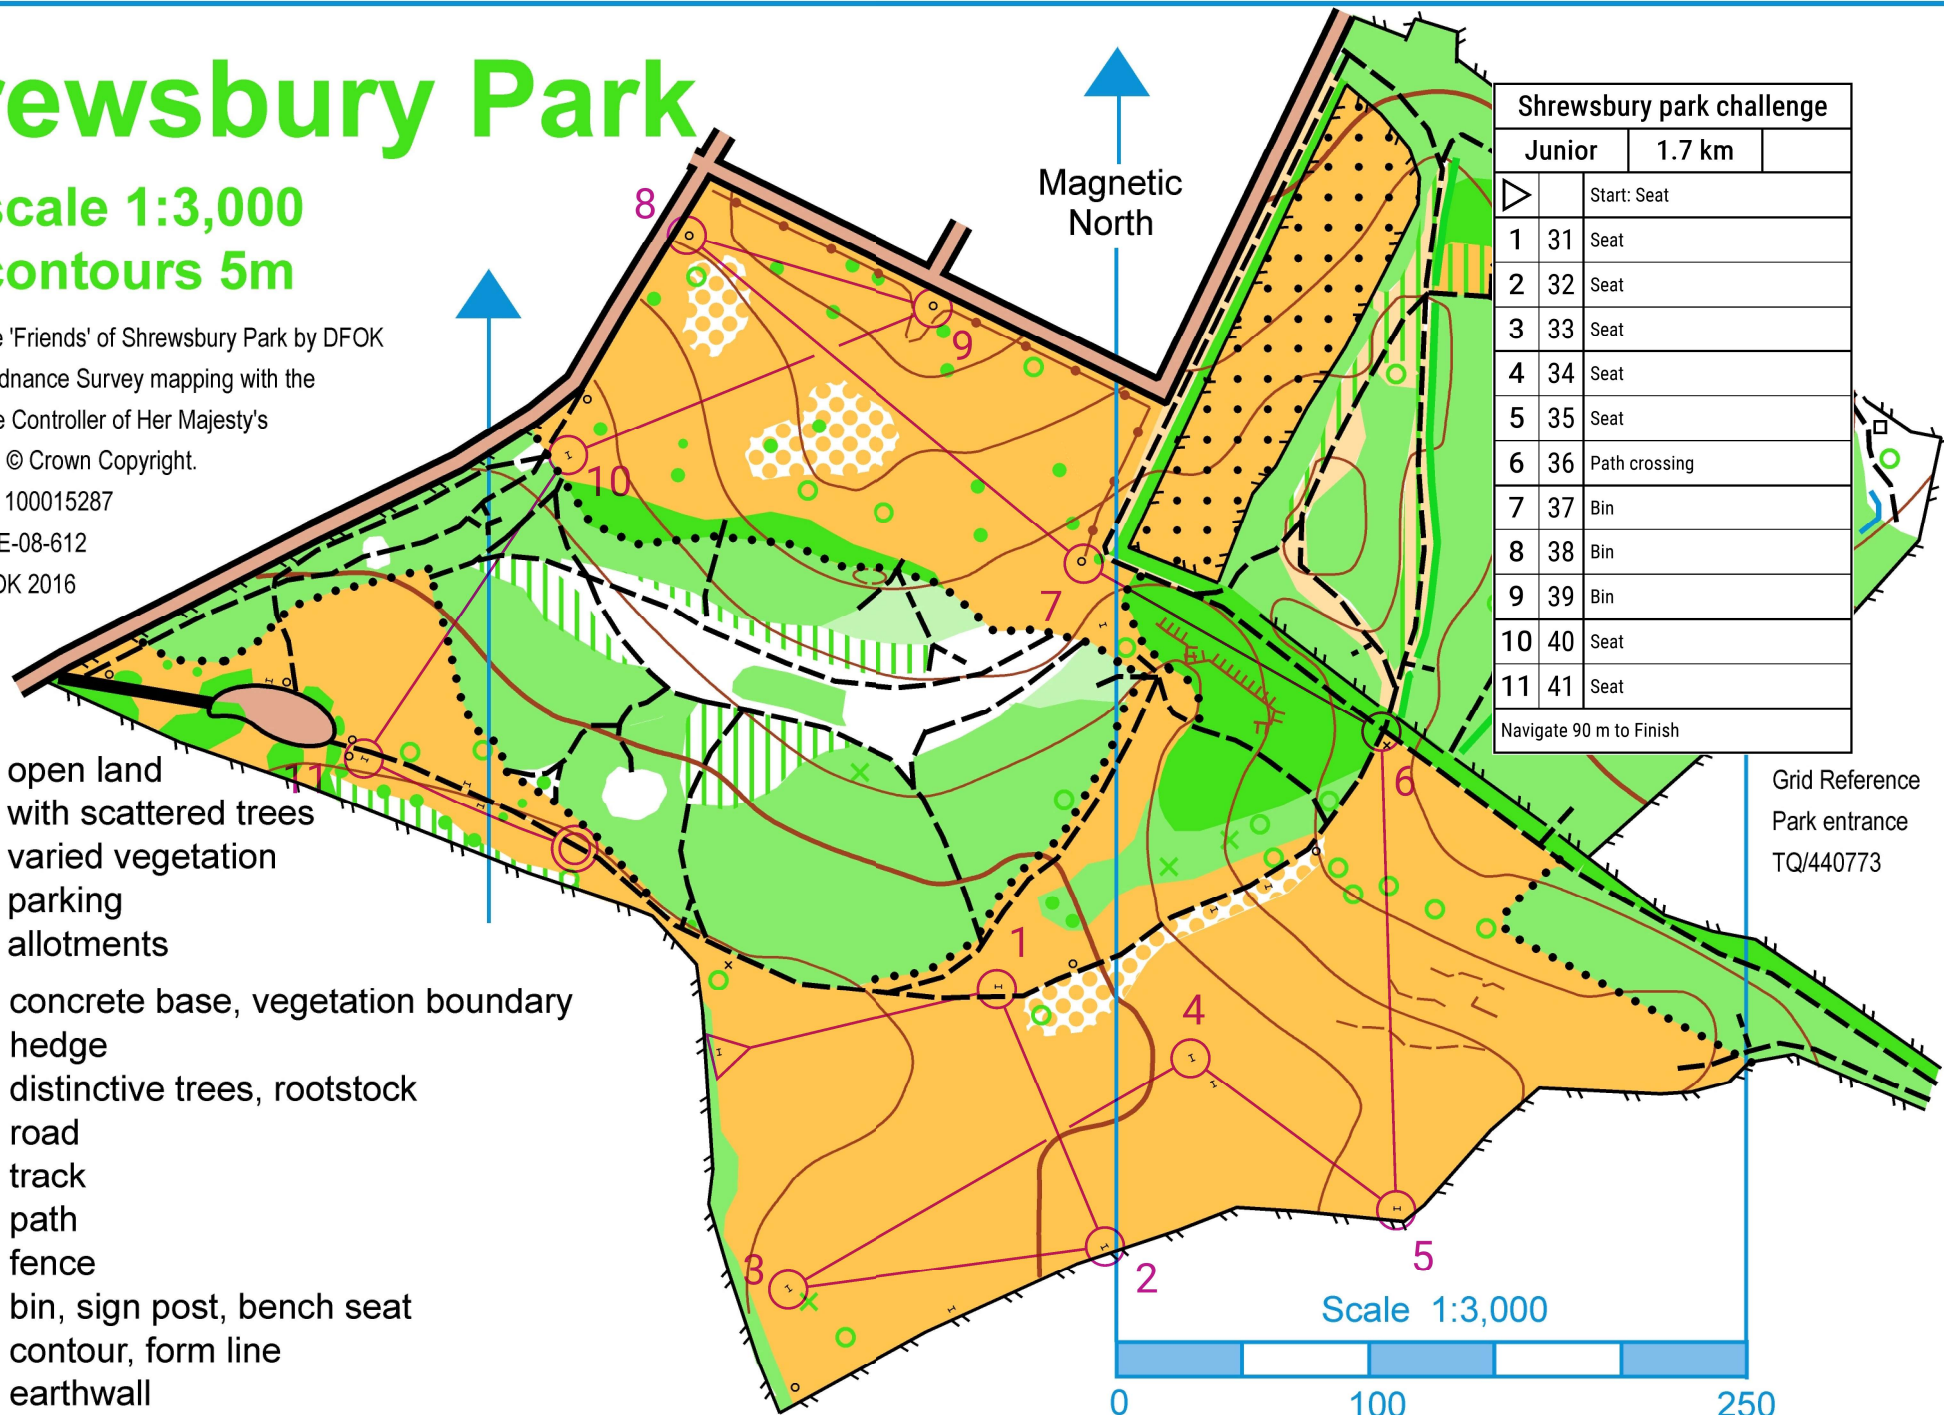

Shrewsbury Park

scale 1:3,000
contours 5m

Produced for the 'Friends' of Shrewsbury Park by DFOK
Based on the Ordnance Survey mapping with the permission of the Controller of Her Majesty's Stationery Office © Crown Copyright.
Licence Number 100015287
BOF Reg No: SE-08-612
Copyright © DFOK 2016

Legend

-  open land
-  open land with scattered trees
-  varied vegetation
-  parking
-  allotments
-  concrete base, vegetation boundary
-  hedge
-  distinctive trees, rootstock
-  road
-  track
-  path
-  fence
-  bin, sign post, bench seat
-  contour, form line
-  earthwall
-  earthbank
-  small ditch

Shrewsbury park challenge		
Junior	1.7 km	
	Start: Seat	
1	31	Seat
2	32	Seat
3	33	Seat
4	34	Seat
5	35	Seat
6	36	Path crossing
7	37	Bin
8	38	Bin
9	39	Bin
10	40	Seat
11	41	Seat
Navigate 90 m to Finish		

Grid Reference
Park entrance
TQ/440773

Scale 1:3,000
0 100 250
1cm on the map = 30 metres on ground