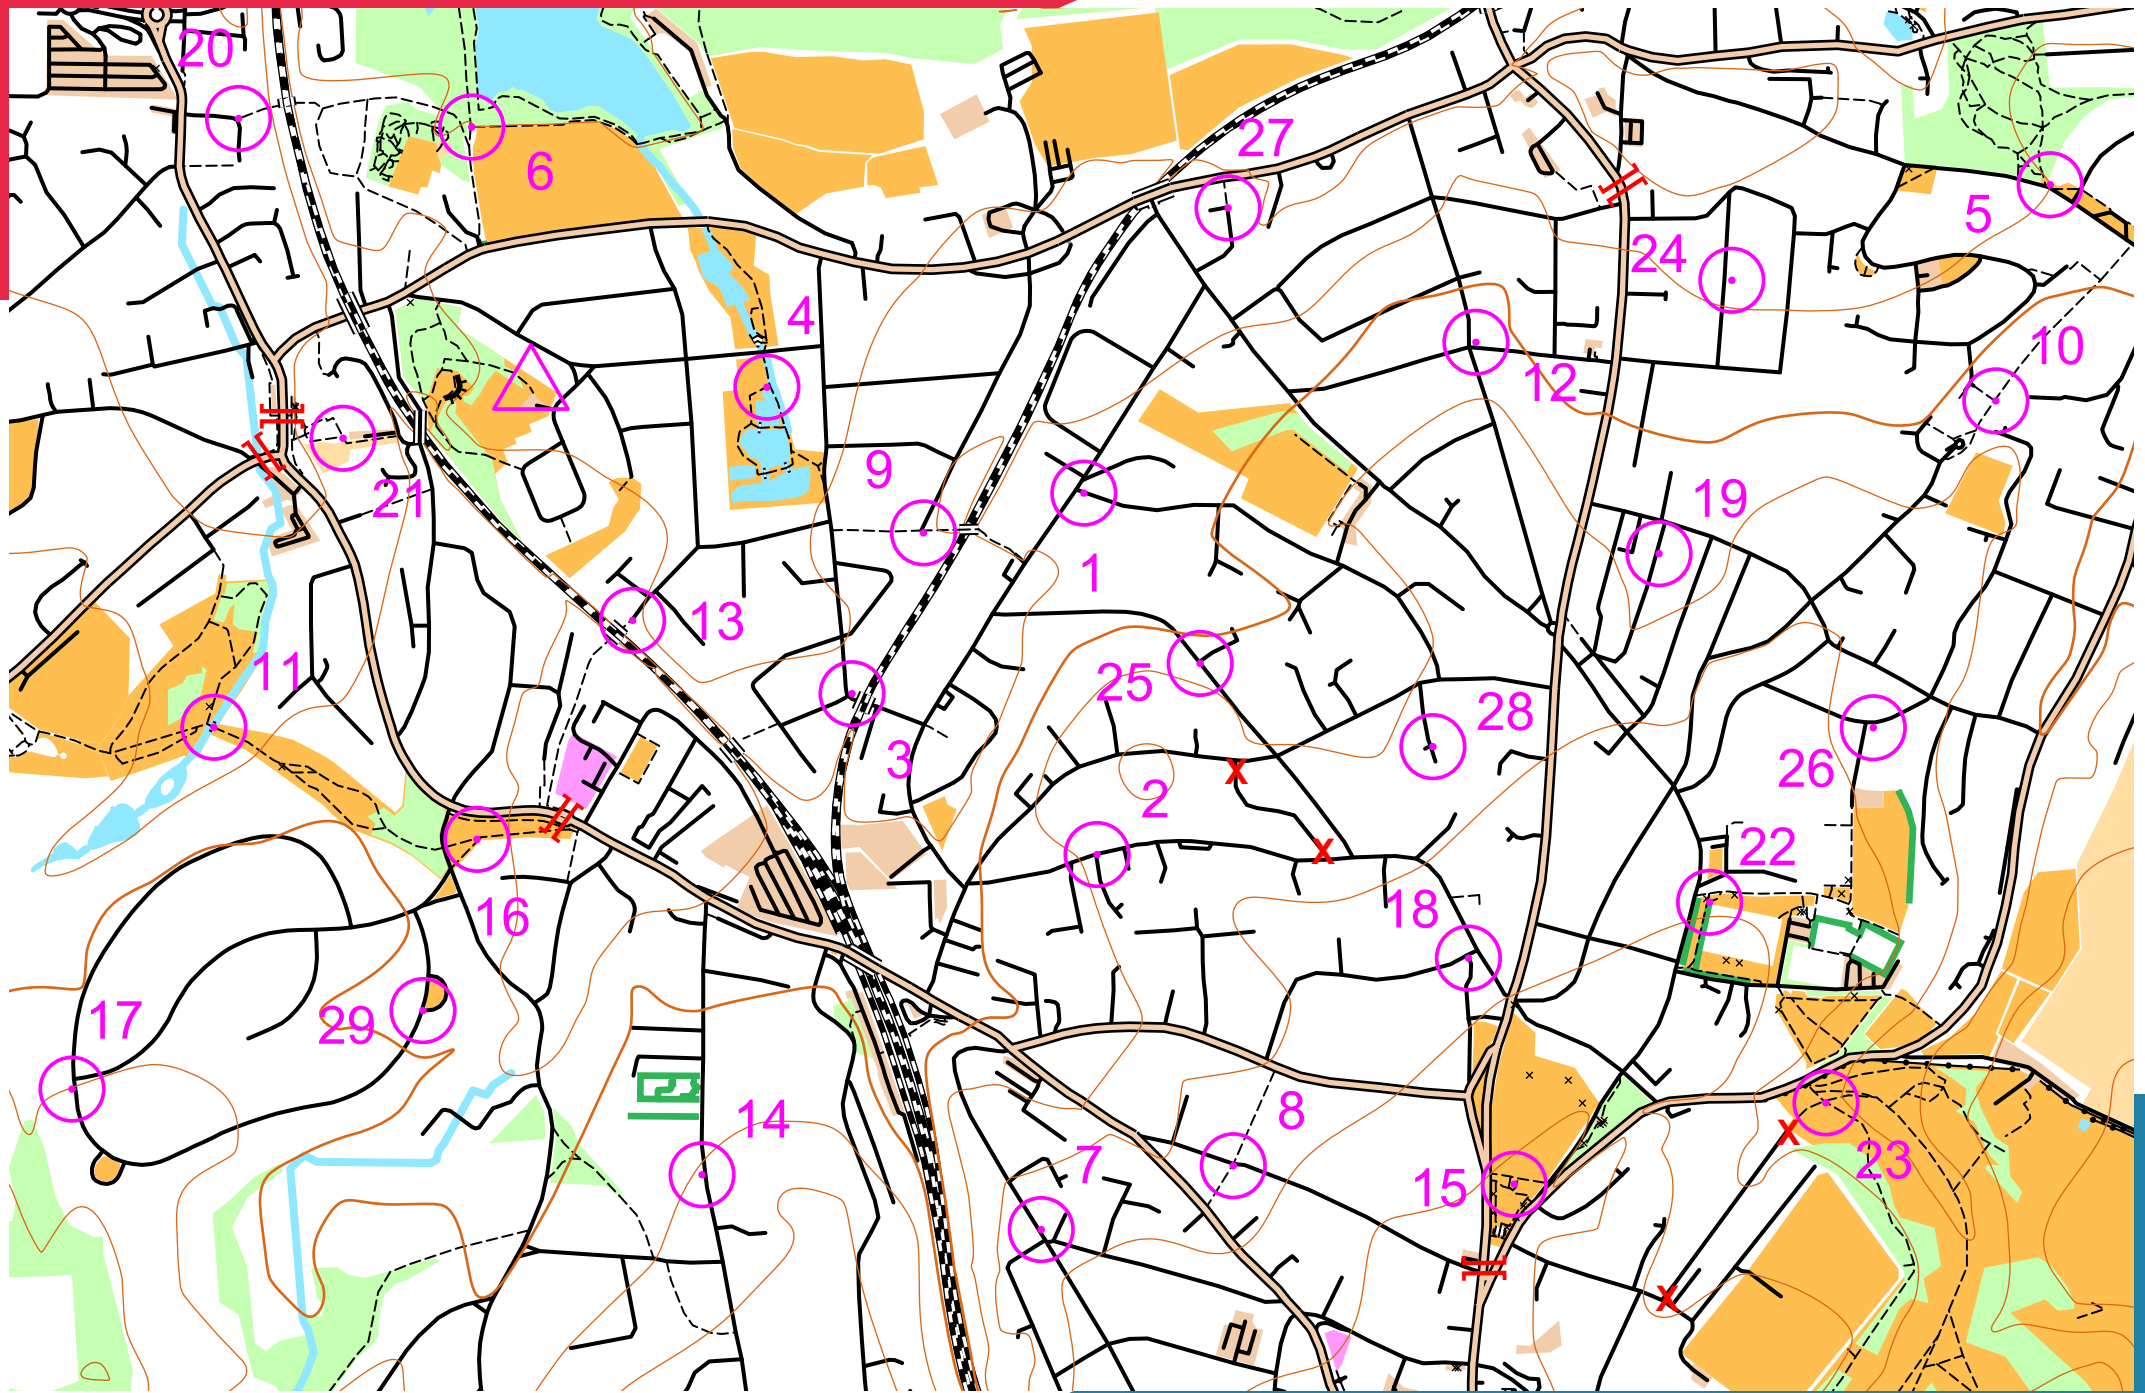

SEVENOAKS NORTH

scale 1:10000, contours 10m
500m

Map data (c) OpenStreetMap, available under the Open Database Licence.
Contains OS data (c) Crown copyright & database right OS 2013-2017.
OOM created by Oliver O'Brien. Make your own: <http://oomap.co.uk/>