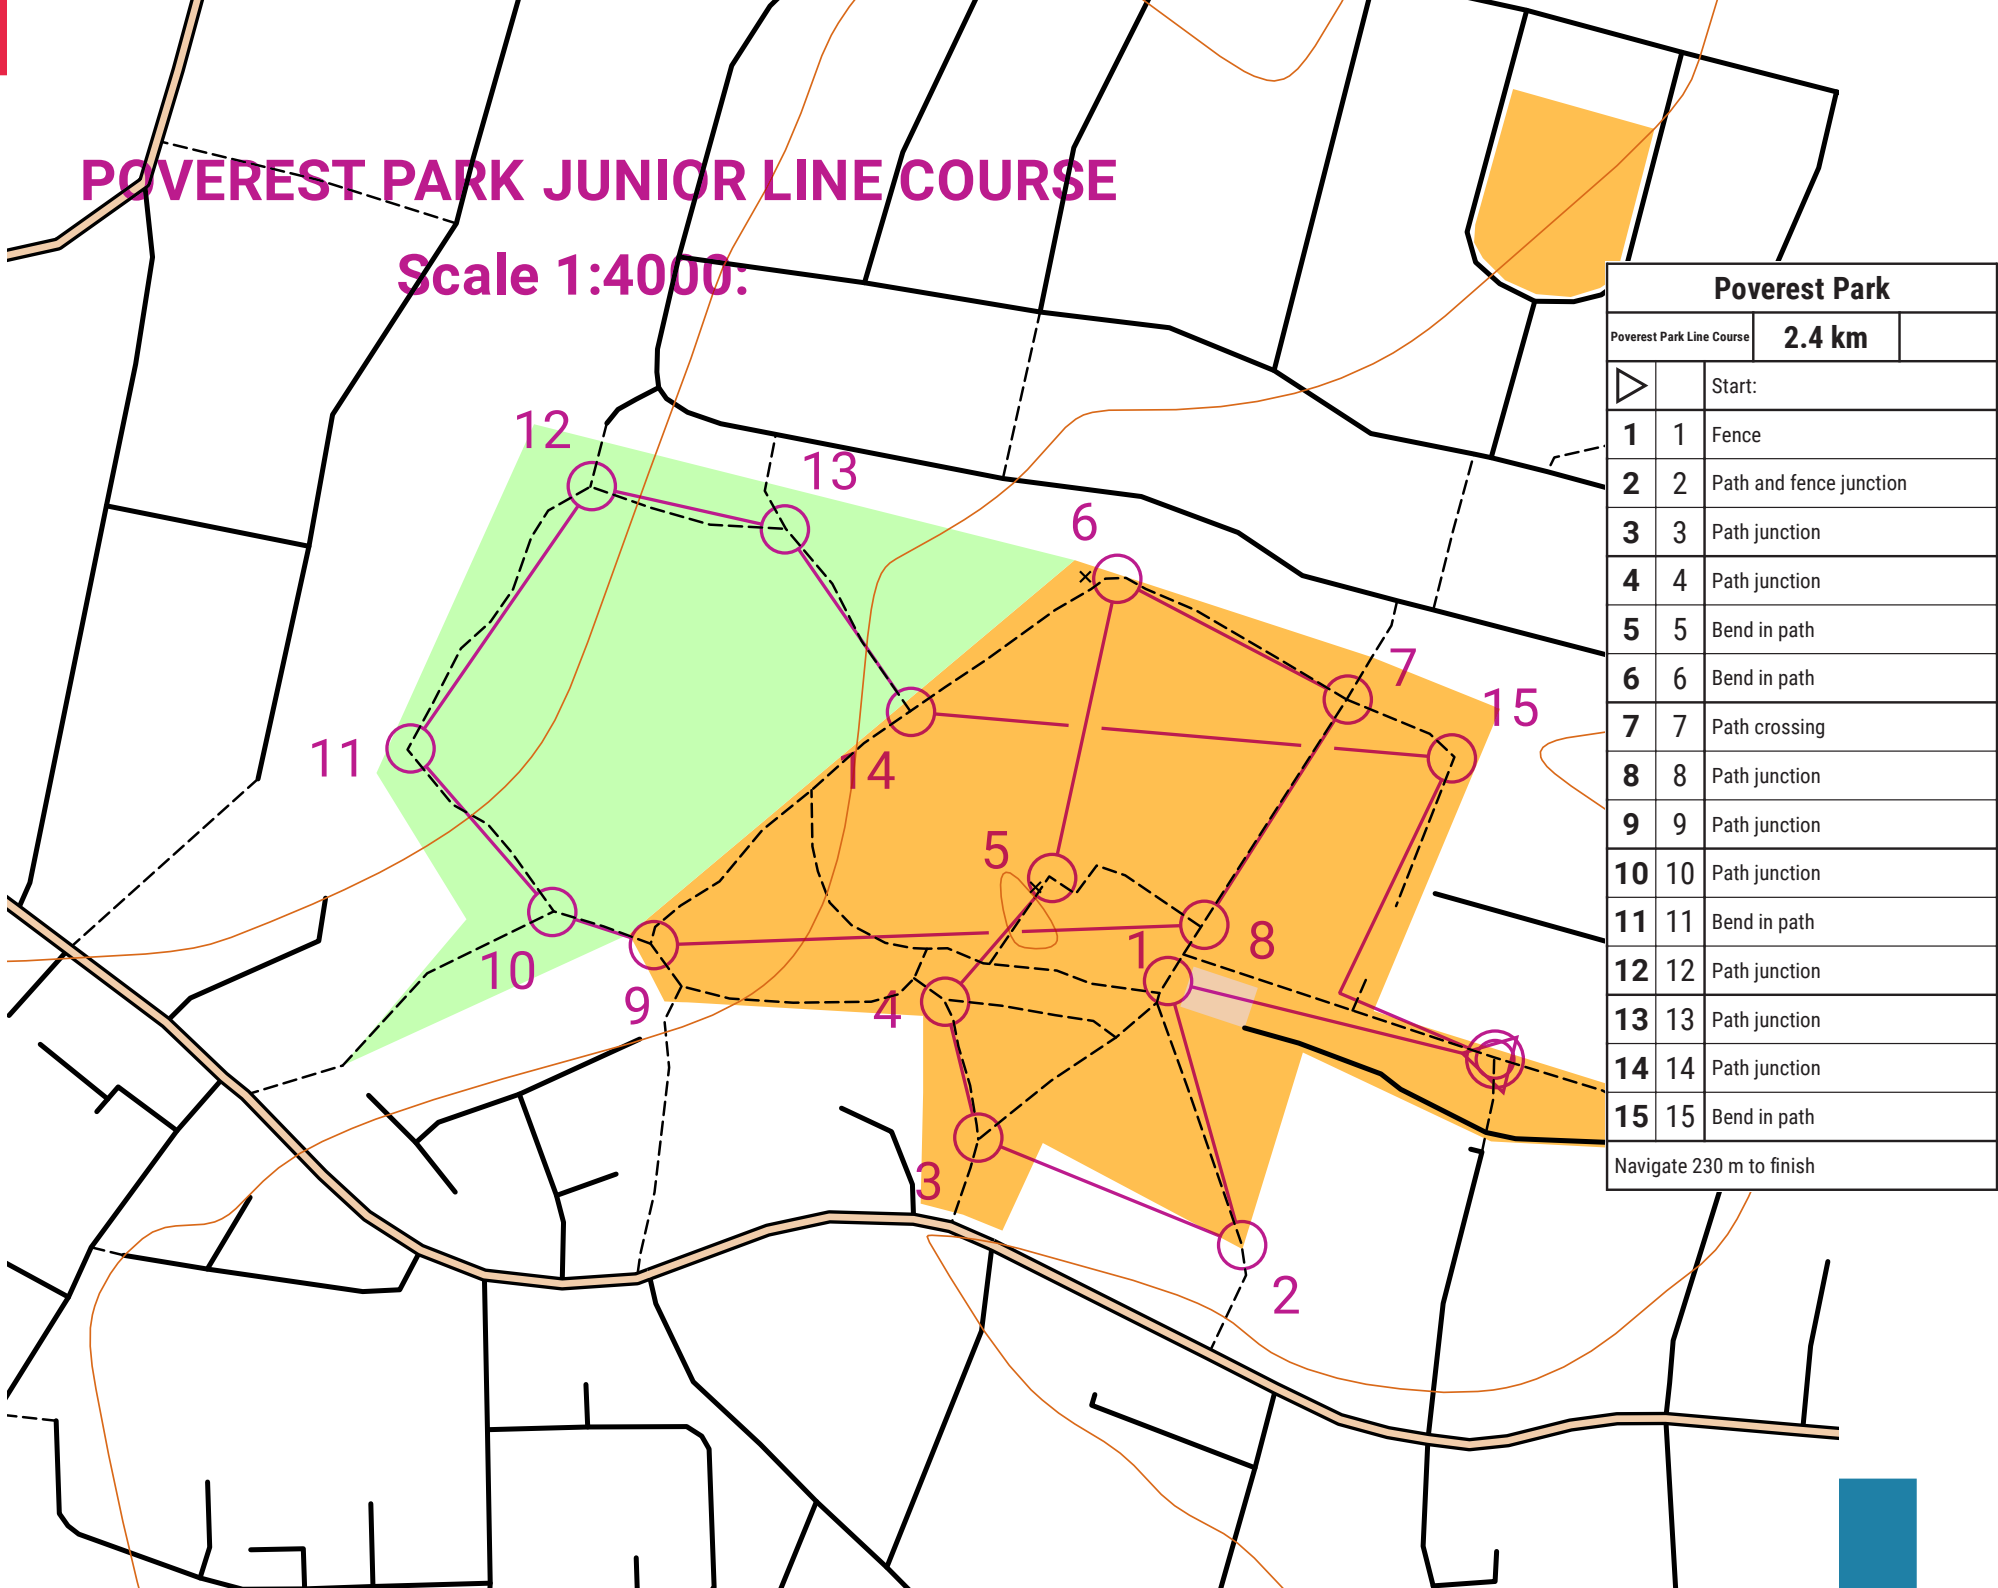

# POVEREST PARK JUNIOR LINE COURSE

Scale 1:4000.

Poverest Park		
Poverest Park Line Course		2.4 km
▷	Start:	
1	1	Fence
2	2	Path and fence junction
3	3	Path junction
4	4	Path junction
5	5	Bend in path
6	6	Bend in path
7	7	Path crossing
8	8	Path junction
9	9	Path junction
10	10	Path junction
11	11	Bend in path
12	12	Path junction
13	13	Path junction
14	14	Path junction
15	15	Bend in path
Navigate 230 m to finish		