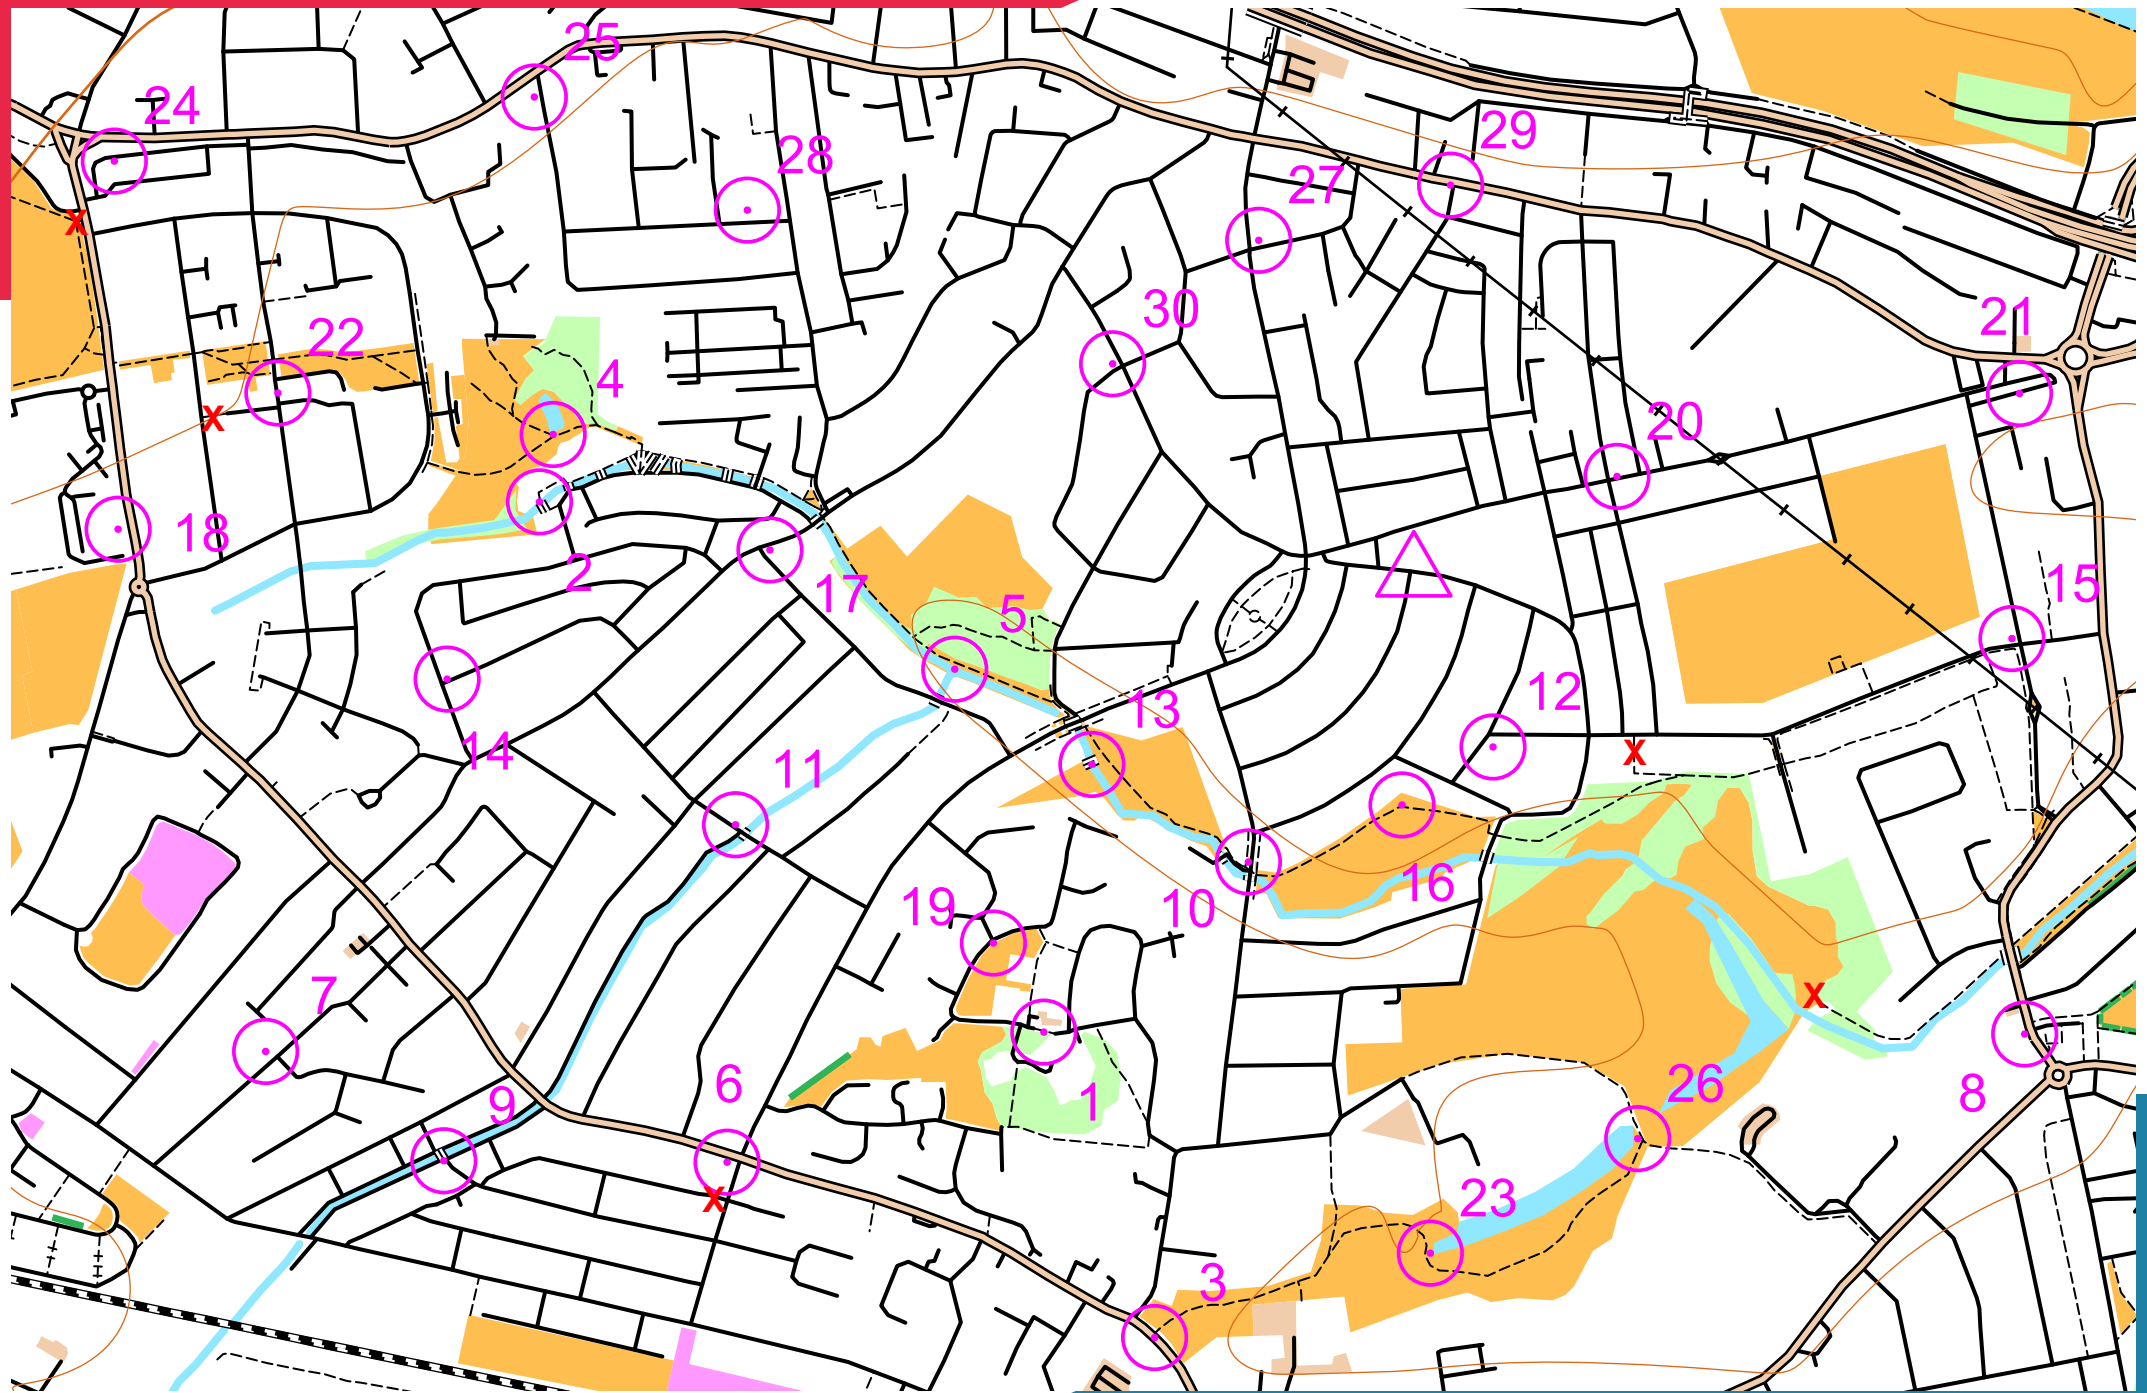

# BLACKFEN & RIVER SHUTTLE

scale 1:10000, contours 10m  
10m  
500m

Map data (c) OpenStreetMap, available under the Open Database Licence.  
Contains OS data (c) Crown copyright & database right OS 2013-2017.  
OOM created by Oliver O'Brien. Make your own: <http://oomap.co.uk/>